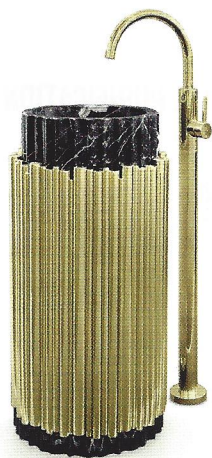

Bath Time

For those who truly appreciate a long and relaxing bath, having a comfortable and luxurious bathtub is vital – the Diamond bathtub (far left) will guarantee just that. This fanciful piece is presented in fibreglass in an elegant shade of translucent black.

THE MAISON VALENTINA DIAMOND BATHTUB RETAILS FOR US$25,655 (S$34,947). WWW.MAISONVALENTINA.NET.