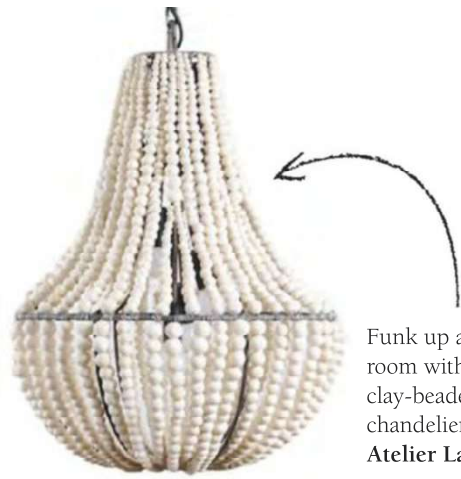

What's New

Funk up any room with this clay-beaded chandelier from **Atelier Lane**.

Outdoor Offers

Seeing off the Great Singapore Sale in style, outdoor furniture specialists OHMM are offering up to 50 percent off selected items until the end of August. This includes chairs, tables, sun loungers and parasols, which come with a five-year warranty and free delivery. Head to **#03-09 Riverside Point, 30 Merchant Road** or go to **ohmm.sg** to find out more. ▲

Lovely Leather

One or two statement cushions can really make a difference to your seat, so check out these embroidered leather cushions by **Studioart**. The Ricamo cushion collection comes in a wide range of colours, from white to slate to hues of ash, and is made from Waternatural leather, which has been treated with water-repellent products. The range can be found at **Tatum Company, 29B Keong Saik Road**. ▼