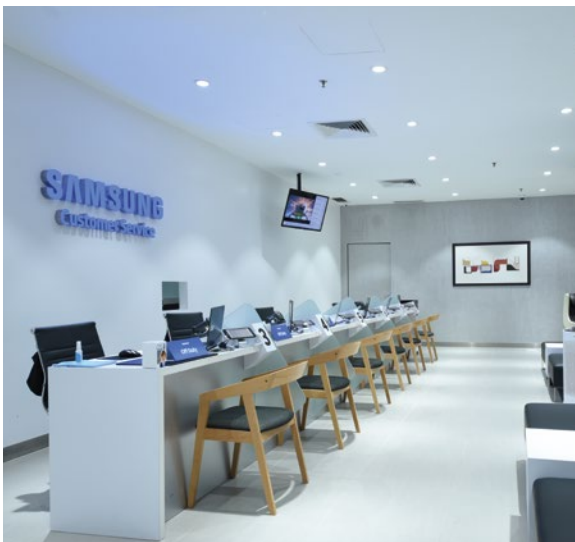

Premium care

Samsung Malaysia Electronics has opened the doors to their new concept Premium Care Centre in Plaza Low Yat, located on the 4th floor of Lot 28. With a total built-up of 2,200 square feet, Samsung's new concept Care Centre is intended to be a one-stop servicing solution where consumers can head to for fast and convenient after-sales services. The centre has been optimised to eliminate long queue lines, along with a premium setting that includes soft, plush sofas, air purifiers, and complimentary beverages so visitors can wait for the repair of their devices in total comfort.

FOR MORE INFORMATION, VISIT WWW.SAMSUNG.COM/MY