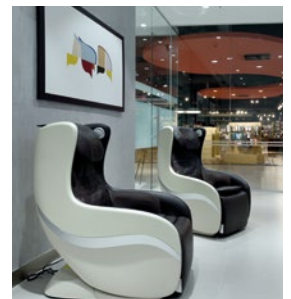

FOR MORE INFORMATION, VISIT WWW.LUCEPLAN.COM

Sky dining

Plane In The City, Malaysia's first aircraft dining experience was officially launched at SKYLAND Bukit Bintang with the historic event officiated by Deputy Secretary General (Management) of Ministry of Tourism and Culture Malaysia Yang Bahagia Dato' Yean Yoke Heng. It was witnessed by Chief Executive Officer of TwoSpicy Entertainment Live Sdn. Bhd. Arvin Randahwa, as well as Chief Executive Officer of Great Eastern Malaysia Dato' Koh Yaw Hui. The first dining experience of its kind, Plane In The City, which is located in Bukit Bintang, is a 90-minute experience revolving around an actual Boeing 737 aircraft. 'Passengers' will get the chance-of-a-lifetime to take 'selfies' while sticking their heads out of the Pilot's cockpit, walk on the wings of the aircraft, and enjoy a fine-dining meal serenaded by today's hit music and many more.

FOR MORE INFORMATION, VISIT WWW.SAMSUNG.COM/MY

Mirrored beauty

In a corner of the room, the Diamond side table from BoConcept still manages to shine with its reflective mirror-covered surface. Shaped like a diamond, the Diamond side table exudes the elegance, exclusivity, and sheer luxury of one. Pick between a dark grey or rose coloured version and watch it instantly elevate the look of whichever space in the home it occupies.